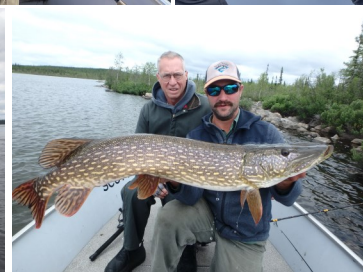

## Yesterday's Trophies

Randy Moret  
40, 41 & 41" Pike  
Mickey Moret  
41, 41, 42 & 43.5" Pike  
Marc Pierce  
40.5" Pike, Grayling up to 17"  
Nick Whitaker  
Grayling up to 17"  
Nick Manship  
37 & 39" Trout  
Mike Manship  
42" Pike  
Lynn Castro  
40.5" Pike  
Bob Lorber  
40 & 40" Pike  
Josh Makal  
40, 40.5 & 42" Pike  
Chad Castro  
40, 40.5 & 43" Pike  
Mike Sackash  
45.5" Pike  
Carl Caulk  
44" Pike  
Peter Myhre  
Pike up to 43.5"