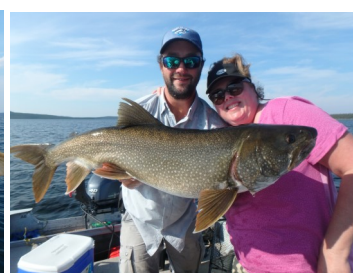

## Yesterday's Trophies

Vince Calabresa 41" Pike  
Elliot Brown 37" Trout  
Jon Engebretson 40.5"  
Pike  
Bill Hallinan 41" Pike  
Chris Matlock 41.5" Pike  
Don Engebretson 42"  
Pike  
Kurt Notehelfer 43 "Pike  
Bill Notehelfer 40, 40,  
41.5" Pike  
Riley Epp 40.5" Pike  
Harry Murphy 41" Pike  
15, 18" Grayling  
Trux Emerson 15, 15, 16,  
18" Grayling  
Traci Matthews 40, 40"  
Birthday Pike!!  
Dick Emens 40, 40.5, 42,  
42, 42, 42.5, 45" Pike  
Meg Tarvin 35, 35, 37"  
Trout  
Paul Tarvin 43.5" Trout  
for a Trophy Triple and  
entry into the  
100"+ Club!  
Jackie Scott 47.5" Pike  
35, 37" Trout for a Tro-  
phy Triple and entry into  
the 100"+ Club!  
Winfield Scott 39, 41.5,  
42.5" Trout for a Trophy  
Triple and entry into the  
100"+ Club!