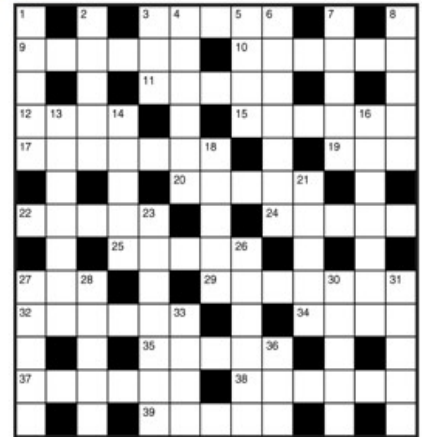

Check us out at: www.scottlakelodge.com

EASY COFFEE-TIME CROSSWORD

ACROSS

3. Light wood (5)
9. Zodiac sign (6)
10. In a state of ignition (2,4)
11. Portly (5)
12. Corrosive substance (4)
15. Envoy, messenger, etc. (6)
17. Temporal (7)
19. Managed (3)
20. Shows signs of tiredness (5)
22. Criticism, informally (5)
24. Major artery (5)
25. Noblemen (5)
27. Belonging to him (3)
29. Rider's foot support (7)
32. Brutish person (6)
34. Unspecified amount (4)
35. Pop group (5)
37. Office workers (6)
38. Container used for boiling water (6)
39. English county (5)

DOWN

1. Volume of maps (5)
2. Soldier's jacket (5)
3. Public transport vehicle (3)
4. Off the right path (6)
5. Type of music (4)
6. Feeler (7)
7. Panatella, for example (5)
8. Number (5)
13. Sure (7)
14. Stupid pupil (5)
16. Childish fit of rage (7)
18. Complains bitterly (5)
21. Files high (5)
23. Pub entertainment (7)
26. Industrial protest (6)
27. Emerge from an egg (5)
28. Tendon (5)
30. Regular journey travelled (5)
31. Mr Cushing, actor (5)
33. Girl or young woman (4)
36. Gender (3)