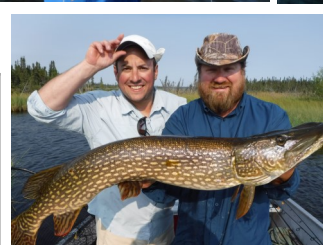

17.5", 16" Grayling

Buddy Doll

41" Pike

John Habel

40" Pike

15.5" Grayling

Brent Robertson

40" Pike

Phil Lepoudre

38" Trout, 17" Grayling

Hardeep Singh

36", 35" Trout

Mission Statement

The mission of Scott Lake Lodge is to provide guests with the most memorable fly-in fishing experience in North America, offering uncompromised customer service and safety.