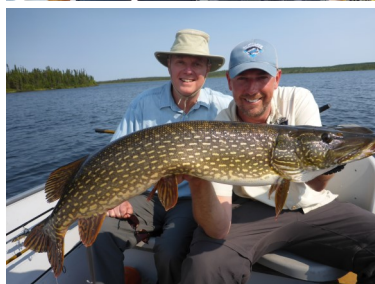

17.5", 16" Grayling

Buddy Doll

41" Pike

John Habel

40" Pike

15.5" Grayling

Brent Robertson

40" Pike

Phil Lepoudre

38" Trout, 17" Grayling

Hardeep Singh

36", 35" Trout

Mission Statement

The mission of Scott Lake Lodge is to provide guests with the most memorable fly-in fishing experience in North America, offering uncompromised customer service and safety.