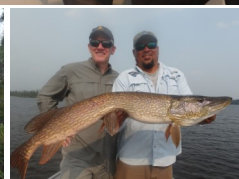

**Brian Mckenney**

40" Pike

37", 35" Trout

**Chris Ferraro**

40" Pike

**Lynn Bishop**

36" Trout