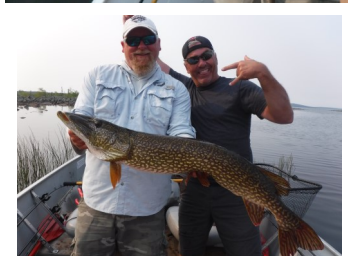

**Brian Mckenney**

40" Pike

37", 35" Trout

**Chris Ferraro**

40" Pike

**Lynn Bishop**

36" Trout

## Mission Statement

*The mission of Scott Lake Lodge is to provide guests with the most memorable fly-in fishing experience in North America, offering uncompromised customer service and safety.*