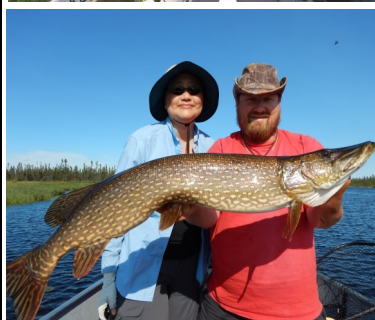

42", 40.5" Pike

**Steve Nicholas**

42", 40" Pike

**Jake Linaberger**

42" Pike

**Frances Sun**

42" Pike, 15" Grayling

**Daniel Spielman**

41" Pike,

17", 16", 15" Grayling

**Jeff Mogahee**

41" Pike

**Marian Bensema**

40" Pike

**Steve Keith**

39.5" Trout