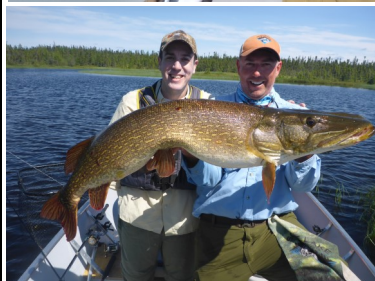

42", 40.5" Pike

**Steve Nicholas**

42", 40" Pike

**Jake Linaberger**

42" Pike

**Frances Sun**

42" Pike, 15" Grayling

**Daniel Spielman**

41" Pike,

17", 16", 15" Grayling

**Jeff Mogahee**

41" Pike

**Marian Bensema**

40" Pike

**Steve Keith**

39.5" Trout

## Mission Statement

The mission of Scott Lake Lodge is to provide guests with the most memorable fly-in fishing experience in North America, offering uncompromised customer service and safety.