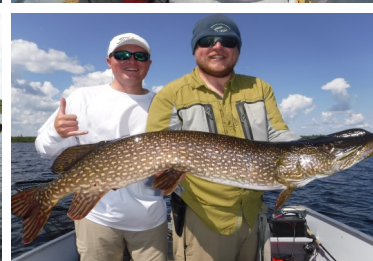

42", 40.5" Pike

**Steve Nicholas**

42", 40" Pike

**Jake Linaberger**

42" Pike

**Frances Sun**

42" Pike, 15" Grayling

**Daniel Spielman**

41" Pike,

17", 16", 15" Grayling

**Jeff Mogahee**

41" Pike

**Marian Bensema**

40" Pike

**Steve Keith**

39.5" Trout

## Mission Statement

The mission of Scott Lake Lodge is to provide guests with the most memorable fly-in fishing experience in North America, offering uncompromised customer service and safety.